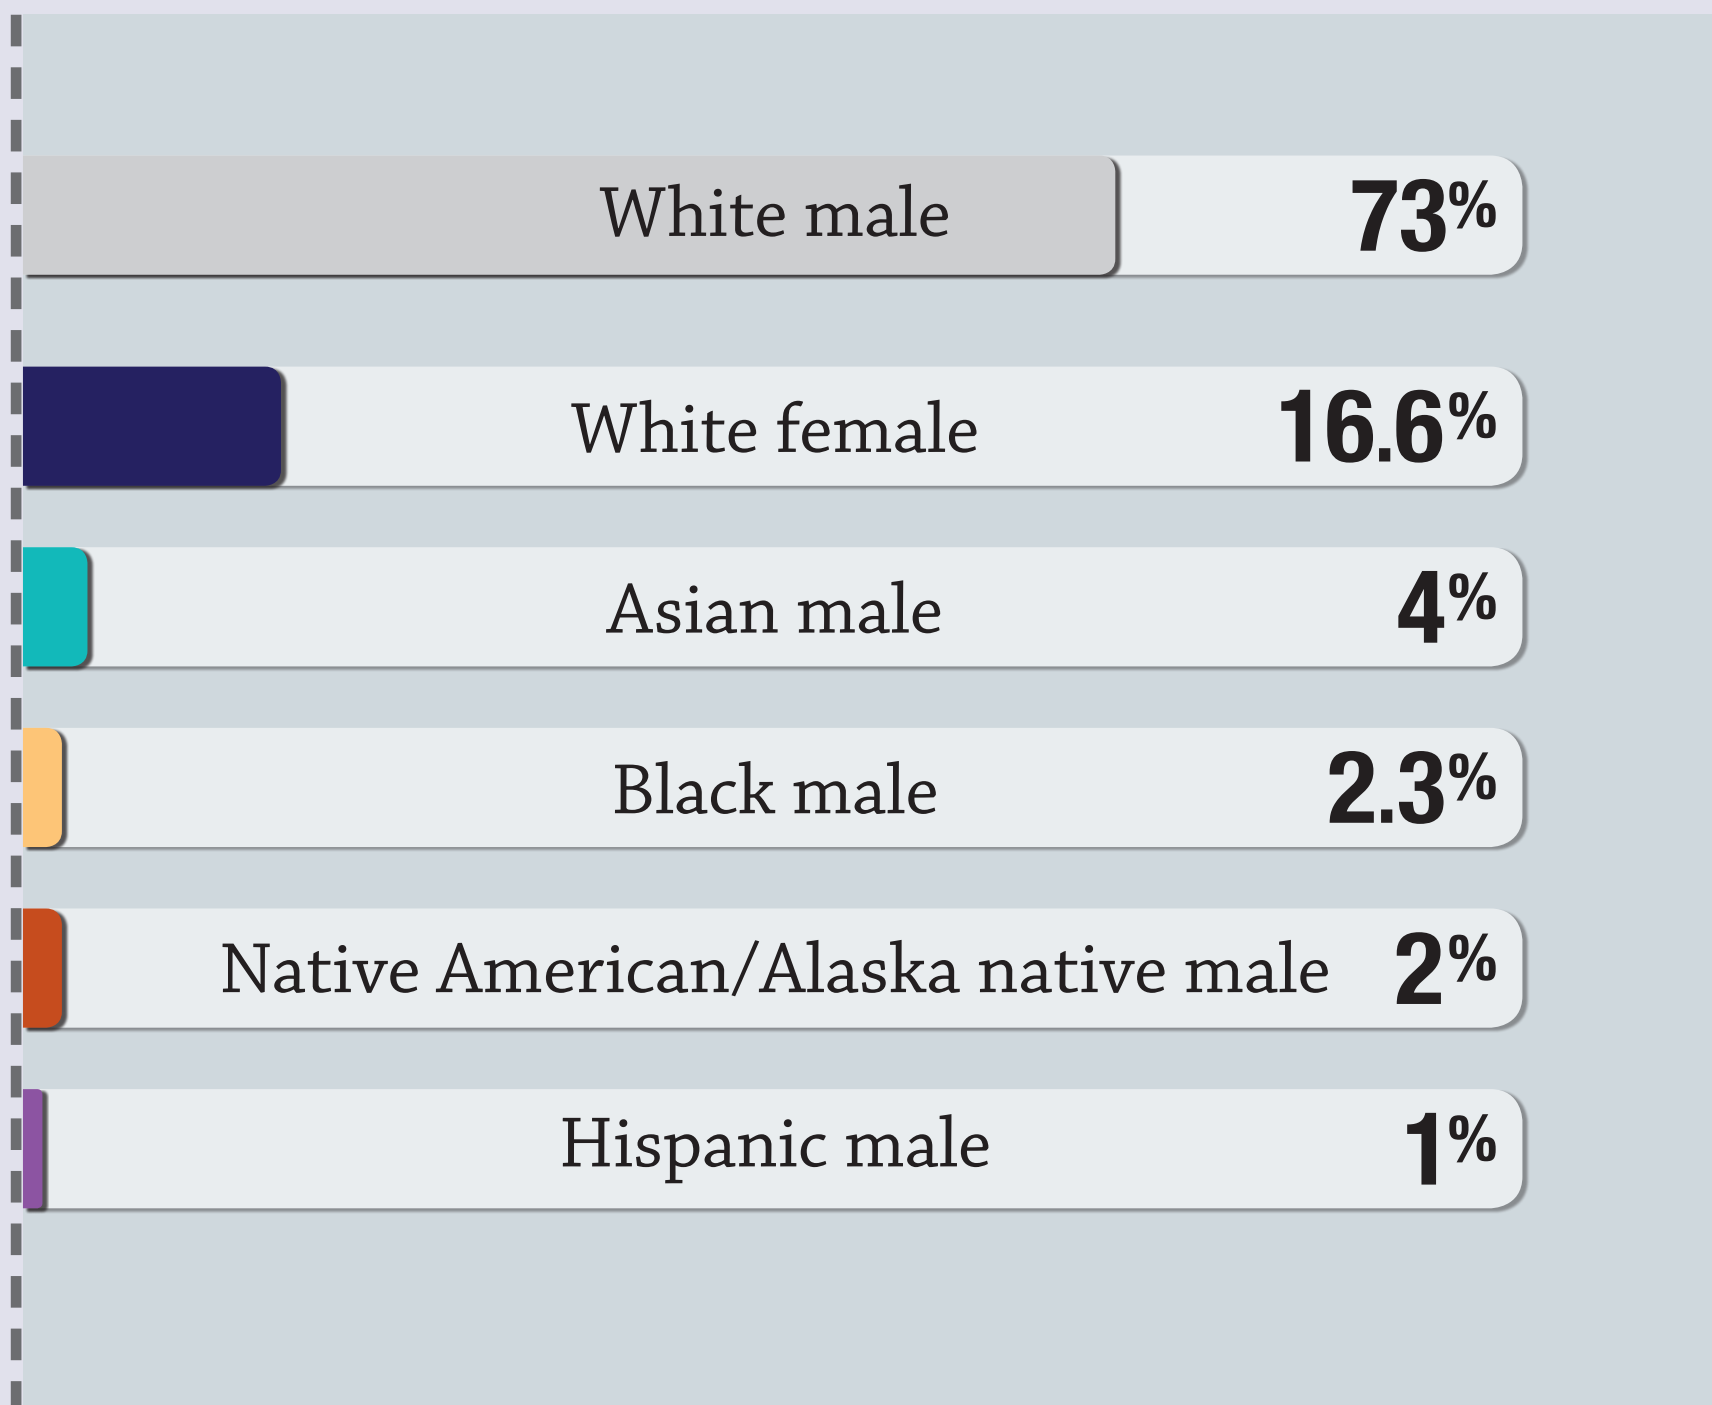

OF 13,000 FULL TIME
PHILOSOPHY FACULTY:

Source: 2003 National Center for Education Statistics' 2009 Digest

For more information visit

mapforthegap.com

WOMEN IN PHILOSOPHY PROGRAMS

Women are awarded **29%** of Bachelor Degrees in Philosophy and make up **27.5%** of Philosophy PhD candidates.