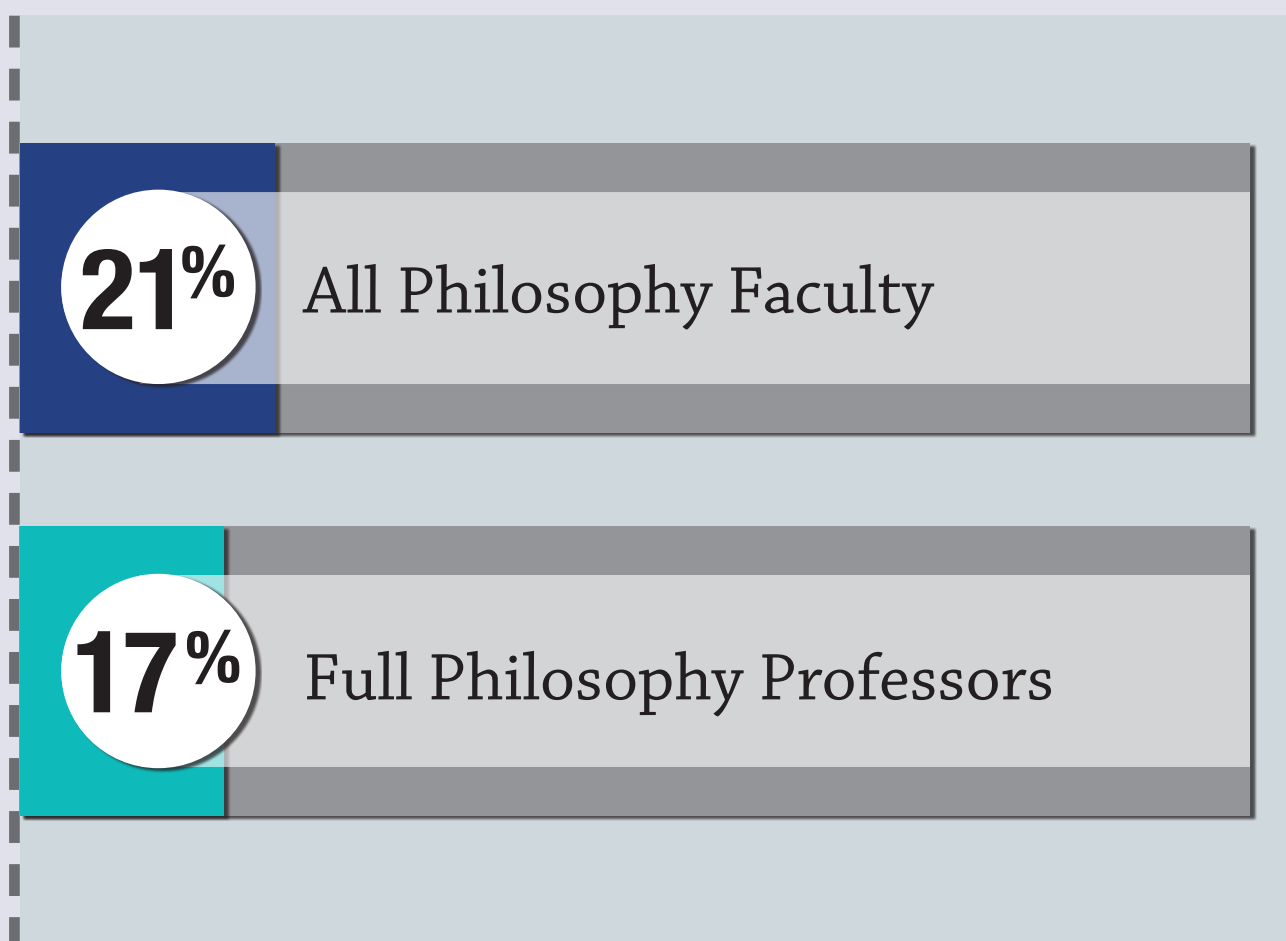

WOMEN IN PROFESSIONAL PHILOSOPHY

Women make up **21%** of all Philosophy faculty and **17%** of full Philosophy professors.

Source: American Philosophical Association Newsletter 8.2 (2009)

For more information visit

mapforthegap.com