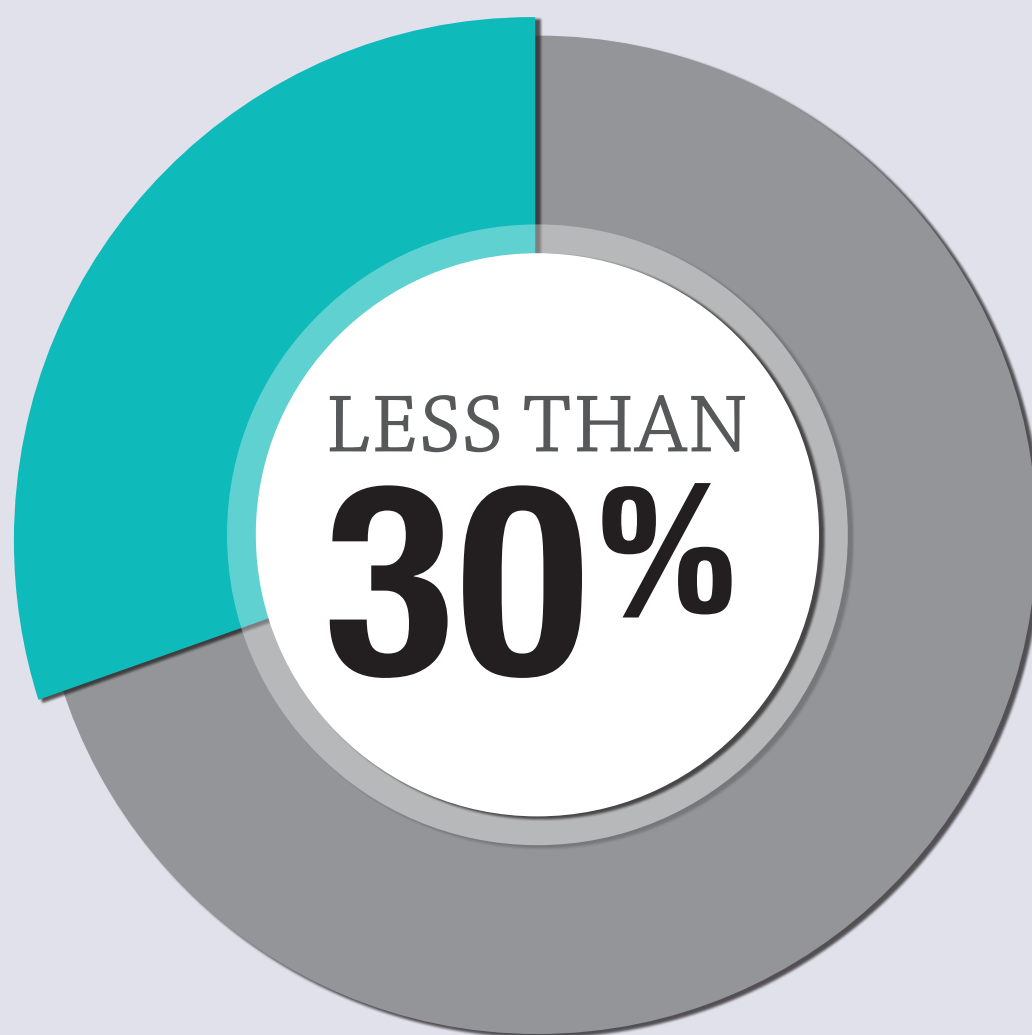

OF 13,000 FULL TIME
PHILOSOPHY FACULTY:

Source: 2003 National Center for Education Statistics' 2009 Digest

For more information visit

mapforthegap.com

WOMEN IN PHILOSOPHY PROGRAMS

Women are awarded **29%** of Bachelor Degrees in Philosophy and make up **27.5%** of Philosophy PhD candidates.